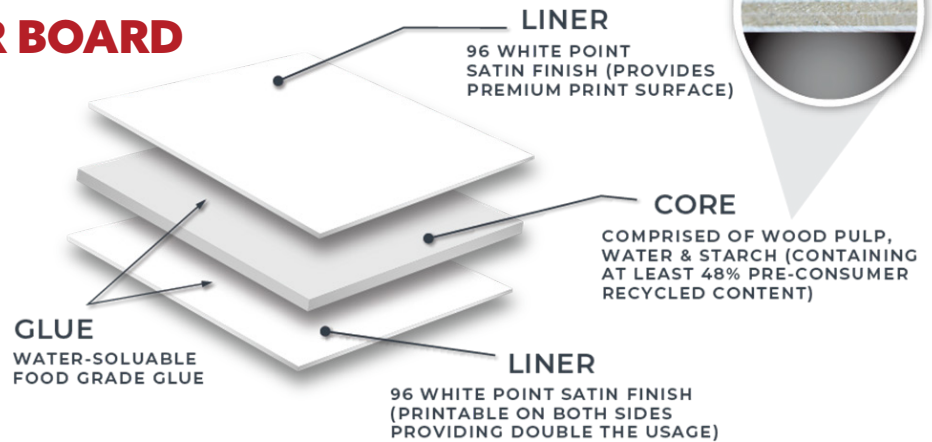

ECODISPLAY BOARD

- 100% recyclable and biodegradable display board
- Made of wood pulp, water, and starch
- Ultra-bright 96 white point
- High strength, lightweight and dimensionally stable
- Double-sided print substrate
- Great green alternative to rigid plastics for internal POP and Display.

THE ANATOMY OF OUR BOARD

Ideal for
indoor signage,
high-humidity
applications, retail
and POP displays.

Duratex EcoDisplay Product Specifications						
Thickness		Recycled Content	Density	Sheet Size	Sheet Weight	Carton Size
1.2 mm	48 point	48%	0.62 g/cm ³	48x96 in	4.2 lbs	30 sheets
1.6 mm	64 point	54%	0.54 g/cm ³	48x96 in	5.9 lbs	25 sheets
2.0 mm	80 point	59%	0.49 g/cm ³	48x96 in	7.0 lbs	20 sheets
3.0 mm	120 point	64%	0.49 g/cm ³	48x96 in	9.0 lbs	15 sheets